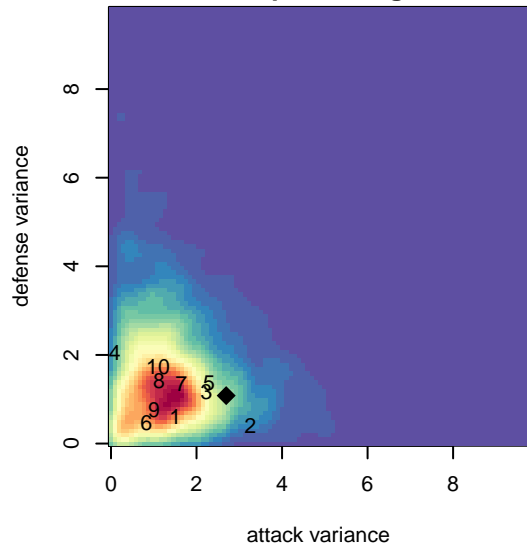

FC Columbia County G01

alt names used:

Venues played:

, OR
 G01 total strength=926
 attack=1.93 defense=1.24
 fall league = PTT G01 Div 1 White
 spr league = Spr OYS G01 Div 2 Red

2015 Mt Hood Challenge U14
 2015 PTT G01 Division 1 White
 2015 OYS Presidents Cup G01
 2015 Spr OYS G01 Division 2 Red

FC Columbia County G01
 Dots are actual minus expected GF (blue circles) and GA (red triangles).
 Blue line is smoothed change in attack strength. Red is smoothed change in defense strength.

**attack and defense variance (black dot)
relative to other teams
and top 10 in region**