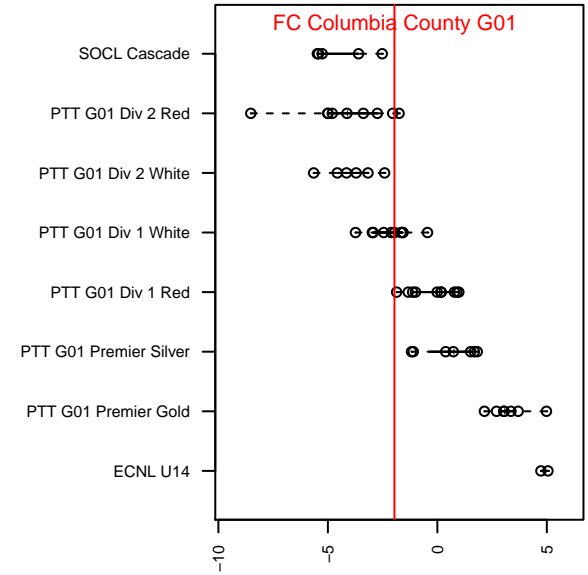

**attack and defense rating
relative to others at age
and all opponents in last 13 months**